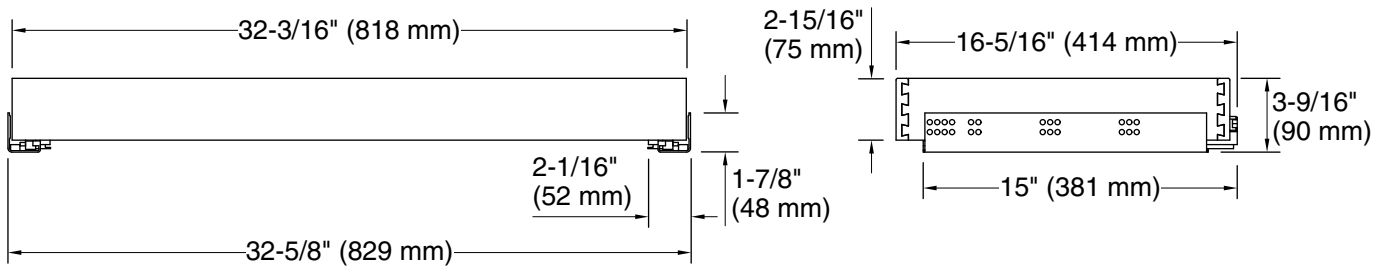

Harken™
Roll-out tray for 36" vanity
K-99680-SH18

Features

- Coordinates with Harken vanity cabinets and hardware to complete your bathroom
- Full-extension 21" (533 mm) depth tray with soft-close undermount slides for smooth opening

Color tiles intended for reference only.

Color Code Description

	1WR	Oxford Maple
---	-----	--------------

Technical Information

All product dimensions are nominal.

Material: Wood

Notes

Install this product according to the installation instructions.