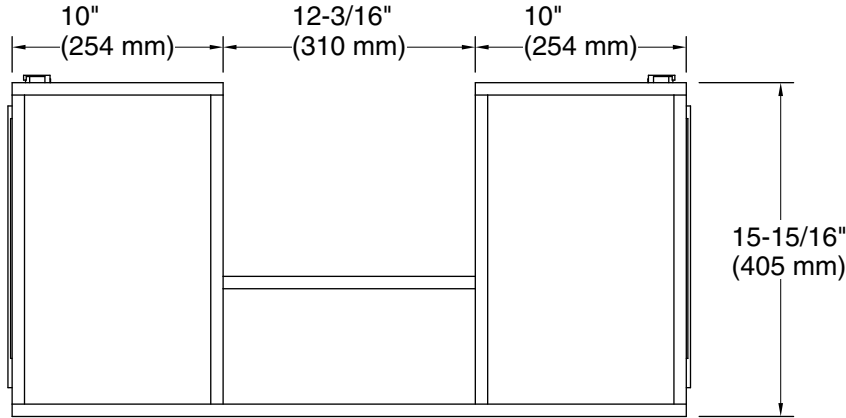

Harken™
Roll-out tray for 36" vanity
K-99680-SH18

Features

- Coordinates with Harken vanity cabinets and hardware to complete your bathroom
- Full-extension 21" (533 mm) depth tray with soft-close undermount slides for smooth opening

Color tiles intended for reference only.

Color Code Description

	1WR	Oxford Maple
---	-----	--------------

Technical Information

All product dimensions are nominal.

Material: Wood

Notes

Install this product according to the installation instructions.